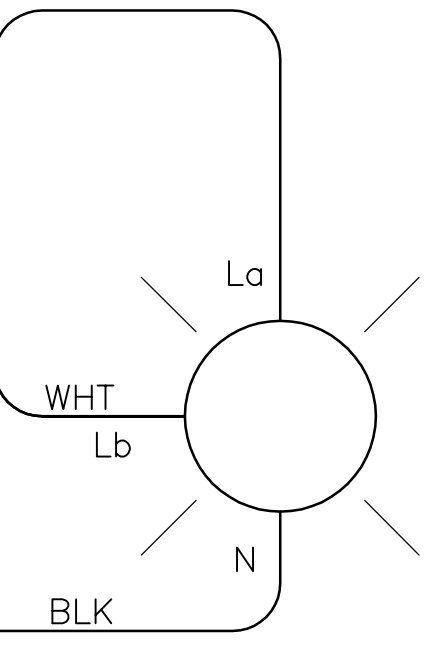

REVISIONS			
REV.	DESCRIPTION	DATE	APPROVED

FEMALE CONNECTOR
PWM CABLE FROM KIT

WHT
RED
BLK

SOLID STATE RELAY
700-SK0C2Z25

RELAY SOCKET
700-HN121

SIGNAL LIGHT
855PB-B12ME522

FIRST
200 Bedford Street, Manchester, N.H. 03101
(603) 666-3906 ♦ FAX (603) 666-3907

TITLE: **2007 ROBOT SIGNAL LIGHT WIRING DIAGRAM**

DRAWN JRR	DATE 12/06	SIZE B	CLASS ID. KOP	DRAWING NO. K07-0201	REV. -
CHECKED	DATE	SCALE NA	SHEET 1 of 1		
APPROVED	DATE				