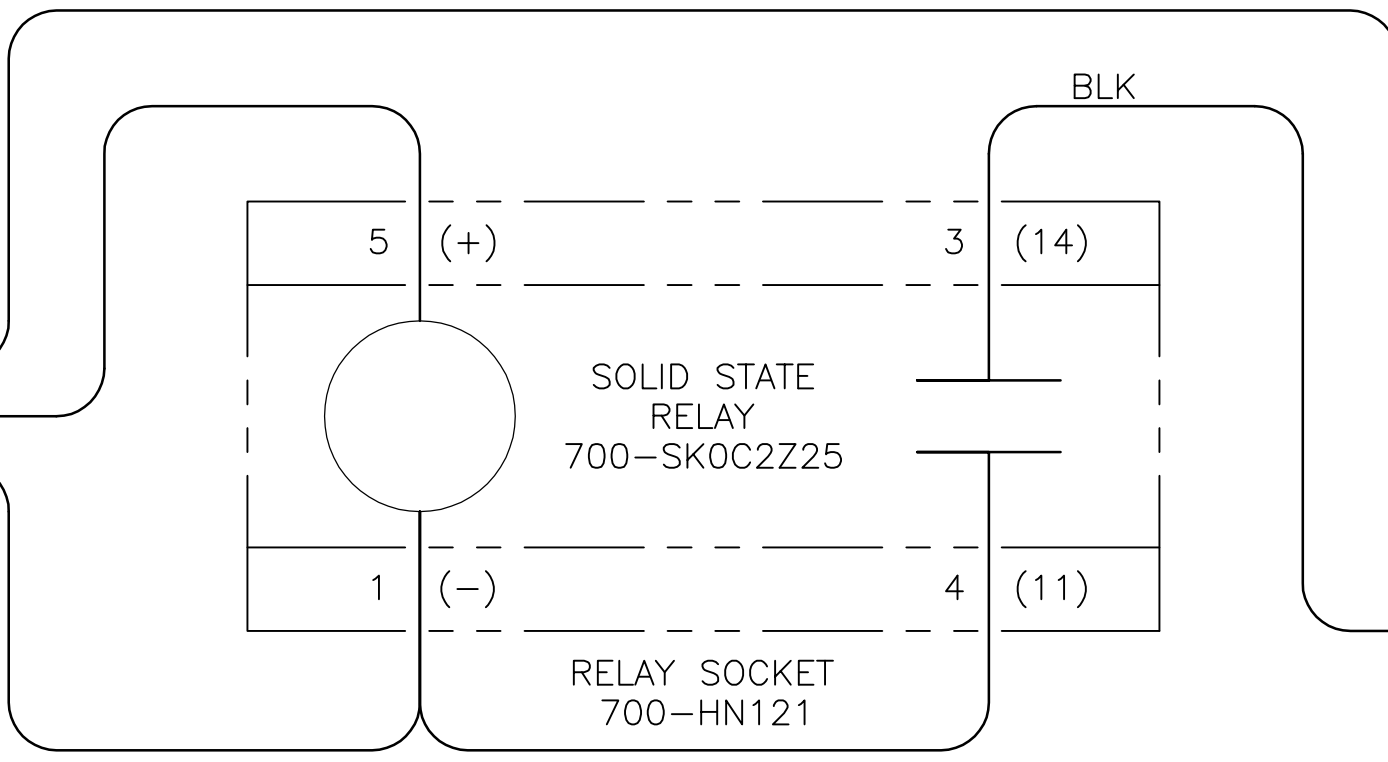

REVISIONS			
REV.	DESCRIPTION	DATE	APPROVED

FEMALE CONNECTOR
PWM CABLE FROM KIT

WHT
RED
BLK

SOLID STATE RELAY
700-SK0C2Z25

RELAY SOCKET
700-HN121

SIGNAL LIGHT
855PB-B12ME522

FIRST
200 Bedford Street, Manchester, N.H. 03101
(603) 666-3906 ♦ FAX (603) 666-3907

TITLE: **2007 ROBOT SIGNAL LIGHT WIRING DIAGRAM**

DRAWN JRR	DATE 12/06	SIZE B	CLASS ID. KOP	DRAWING NO. K07-0201	REV. -
CHECKED	DATE	SCALE NA	SHEET 1 of 1		
APPROVED	DATE				