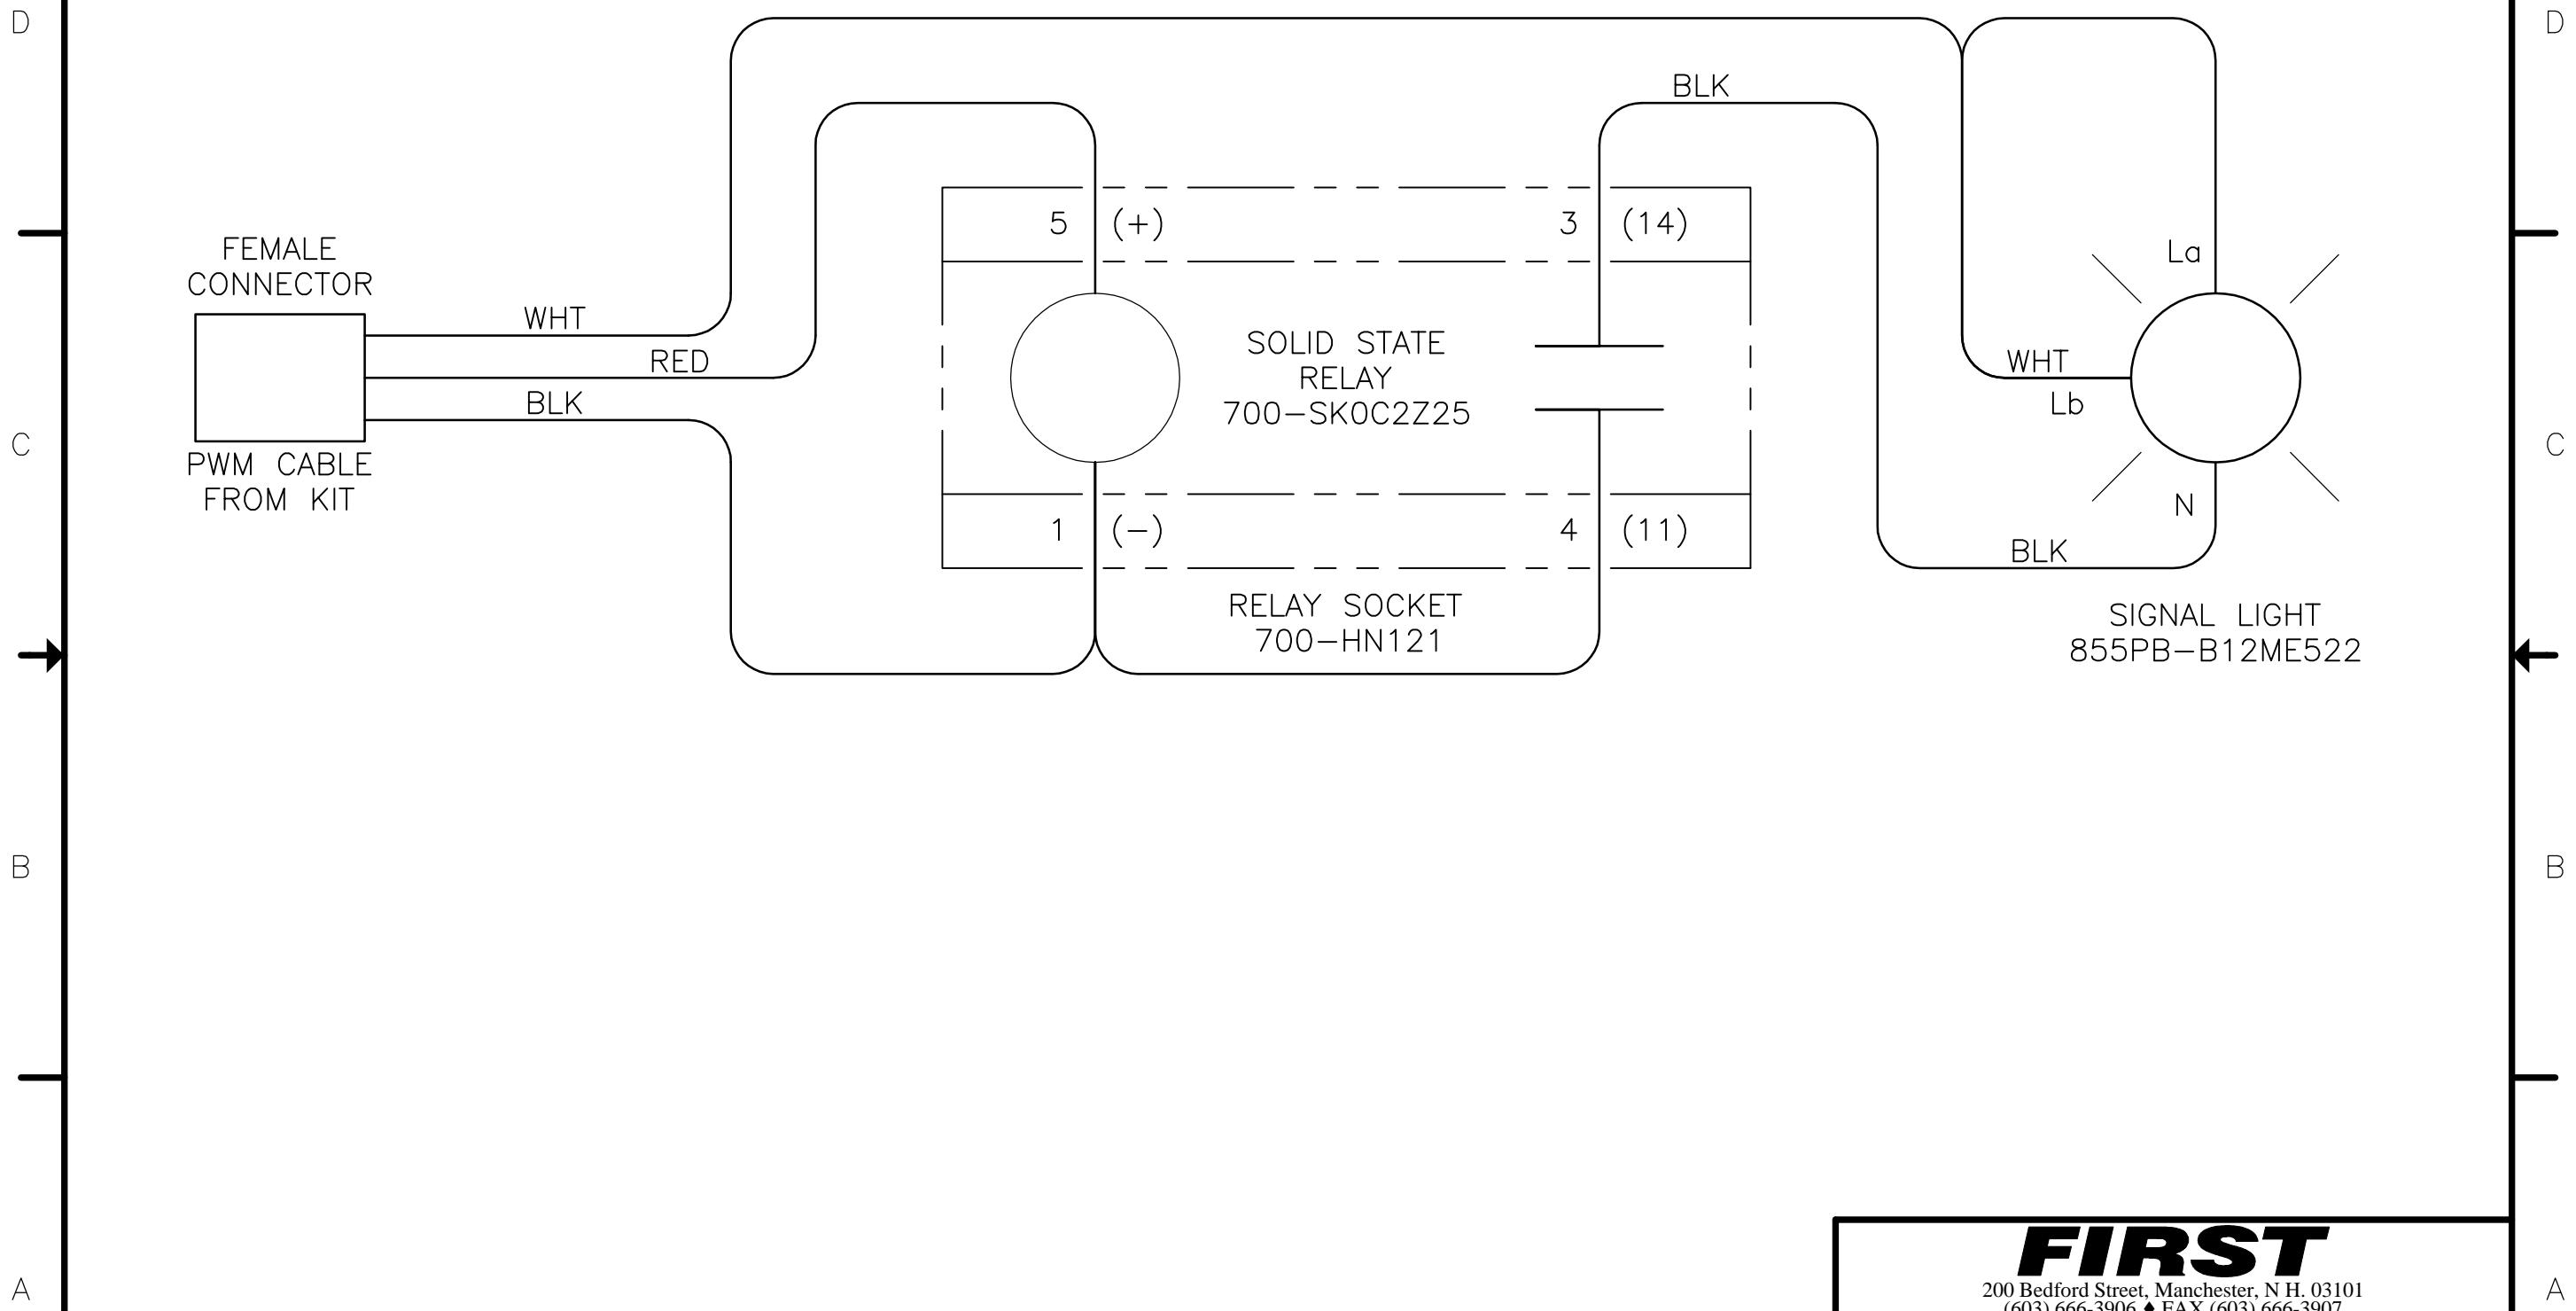

REVISIONS			
REV.	DESCRIPTION	DATE	APPROVED

FEMALE CONNECTOR
PWM CABLE FROM KIT

WHT
RED
BLK

SOLID STATE RELAY
700-SK0C2Z25

RELAY SOCKET
700-HN121

SIGNAL LIGHT
855PB-B12ME522

FIRST
200 Bedford Street, Manchester, N.H. 03101
(603) 666-3906 ♦ FAX (603) 666-3907

TITLE: **2007 ROBOT SIGNAL LIGHT WIRING DIAGRAM**

DRAWN JRR	DATE 12/06	SIZE B	CLASS ID. KOP	DRAWING NO. K07-0201	REV. -
CHECKED	DATE	SCALE NA	SHEET 1 of 1		
APPROVED	DATE				